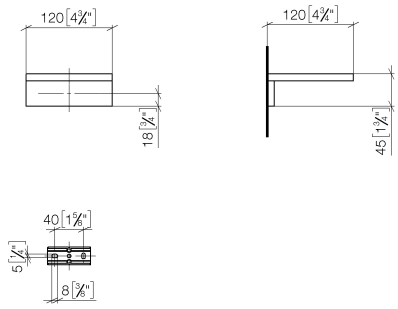

Soap dish wall model - Chrome

MEM

83 410 780

- width 120mm
- height 45 mm
- 120mm projection

Fits: MEM, CYO

	Chrome	83 410 780-00
	Brushed Platinum	83 410 780-06
	Platinum	83 410 780-08
	Dark Chrome	83 410 780-19
	Brushed Durabronze (23kt Gold)	83 410 780-28
	Brushed Champagne (22kt Gold)	83 410 780-46
	Champagne (22kt Gold)	83 410 780-47
	Brushed Dark Platinum	83 410 780-99

83 410 780

mm [inches]

83 410 780

Parts for other finishes can be found here: Brushed Platinum

### Spare parts list

No.	Item Number	Name	Quantity used	Delivery time
1	08 17 78 601-00	dish	1	60
2	08 17 78 507-00	holder	1	60
3	90 31 11 112 00 90	pin	1	2
4	90 30 11 029 00 90	disc	2	2
5	09 30 30 069 90	screw	2	2
6	05 17 20 718 00 90	fixing set	1	2