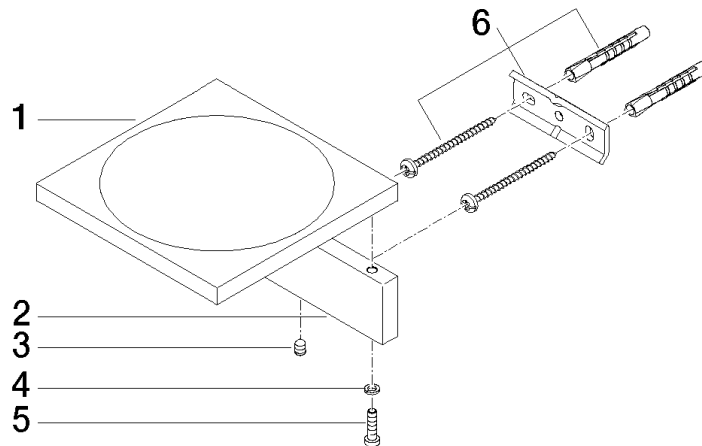

Soap dish wall model - Chrome

MEM

83 410 780

- width 120mm
- height 45 mm
- 120mm projection

Fits: MEM, CYO

	Chrome	83 410 780-00
	Brushed Platinum	83 410 780-06
	Platinum	83 410 780-08
	Dark Chrome	83 410 780-19
	Brushed Durabronze (23kt Gold)	83 410 780-28
	Brushed Champagne (22kt Gold)	83 410 780-46
	Champagne (22kt Gold)	83 410 780-47
	Brushed Dark Platinum	83 410 780-99

83 410 780

mm [inches]

83 410 780

Parts for other finishes can be found here: Brushed Platinum

### Spare parts list

No.	Item Number	Name	Quantity used	Delivery time
1	08 17 78 601-00	dish	1	60
2	08 17 78 507-00	holder	1	60
3	90 31 11 112 00 90	pin	1	2
4	90 30 11 029 00 90	disc	2	2
5	09 30 30 069 90	screw	2	2
6	05 17 20 718 00 90	fixing set	1	2